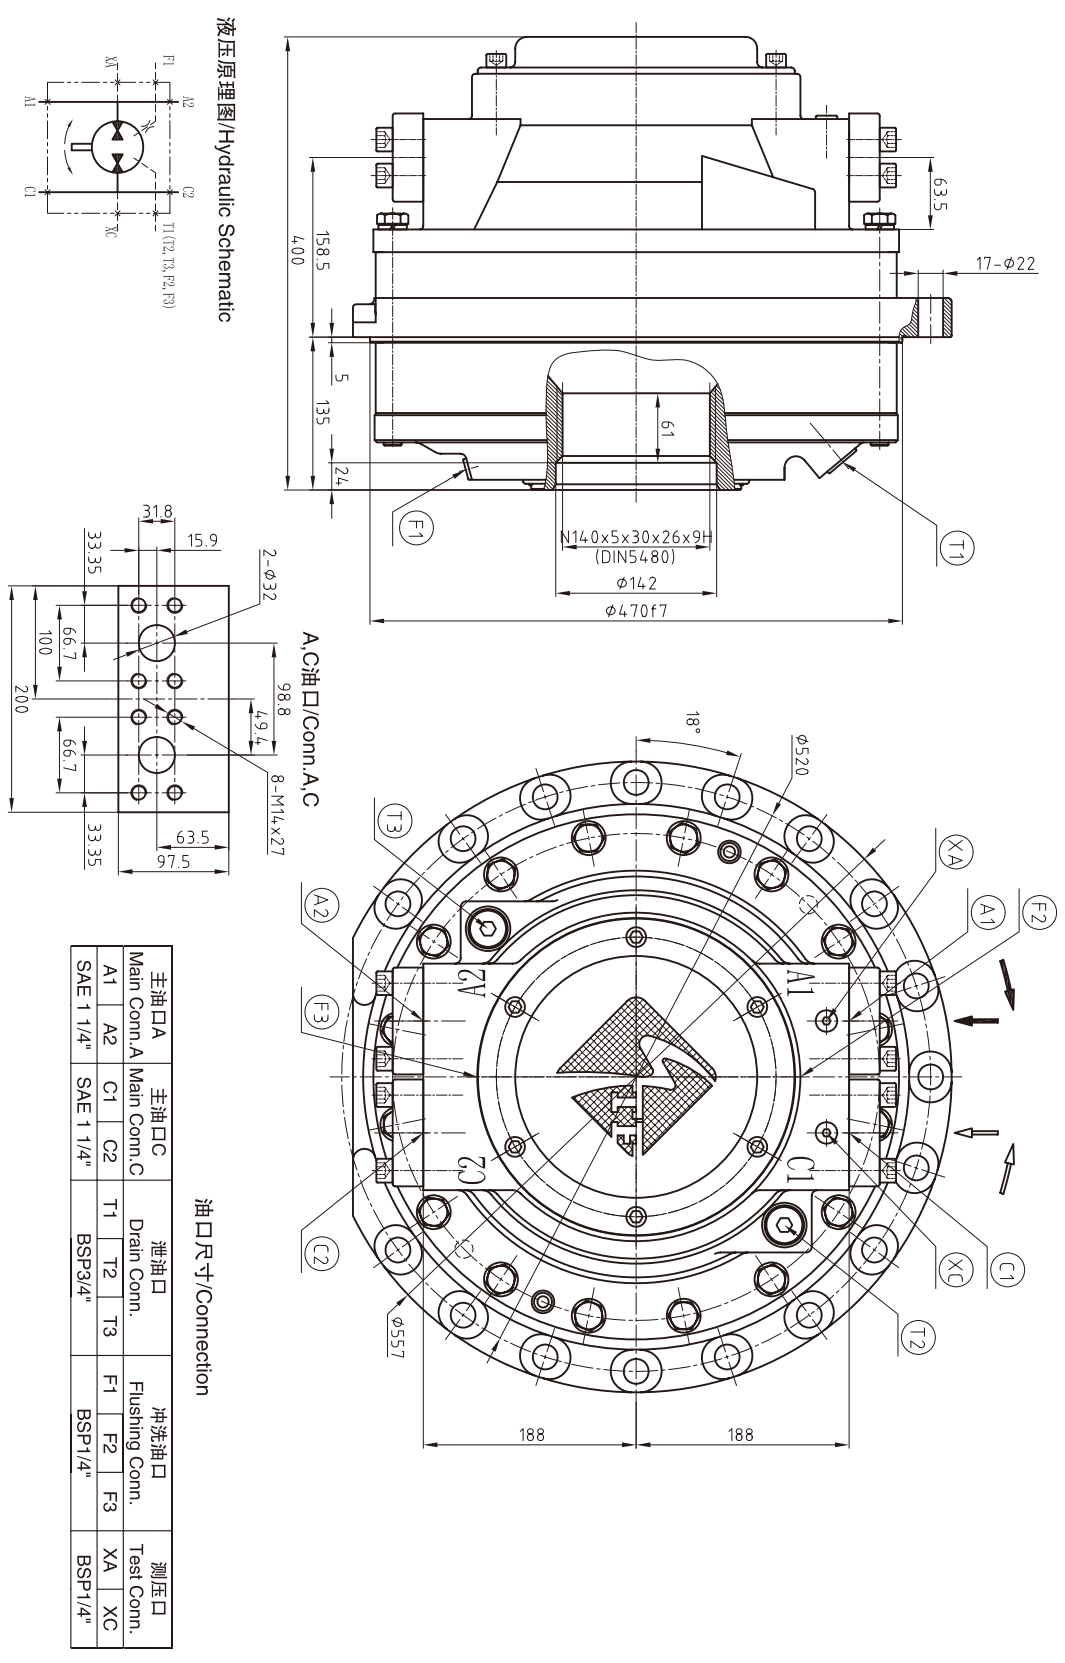

CRM-CA100 外形及安装尺寸/ CRM-CA100 Installation Dimensions

ITM  
ITMS  
STFC  
STFD  
CRM  
OMZ