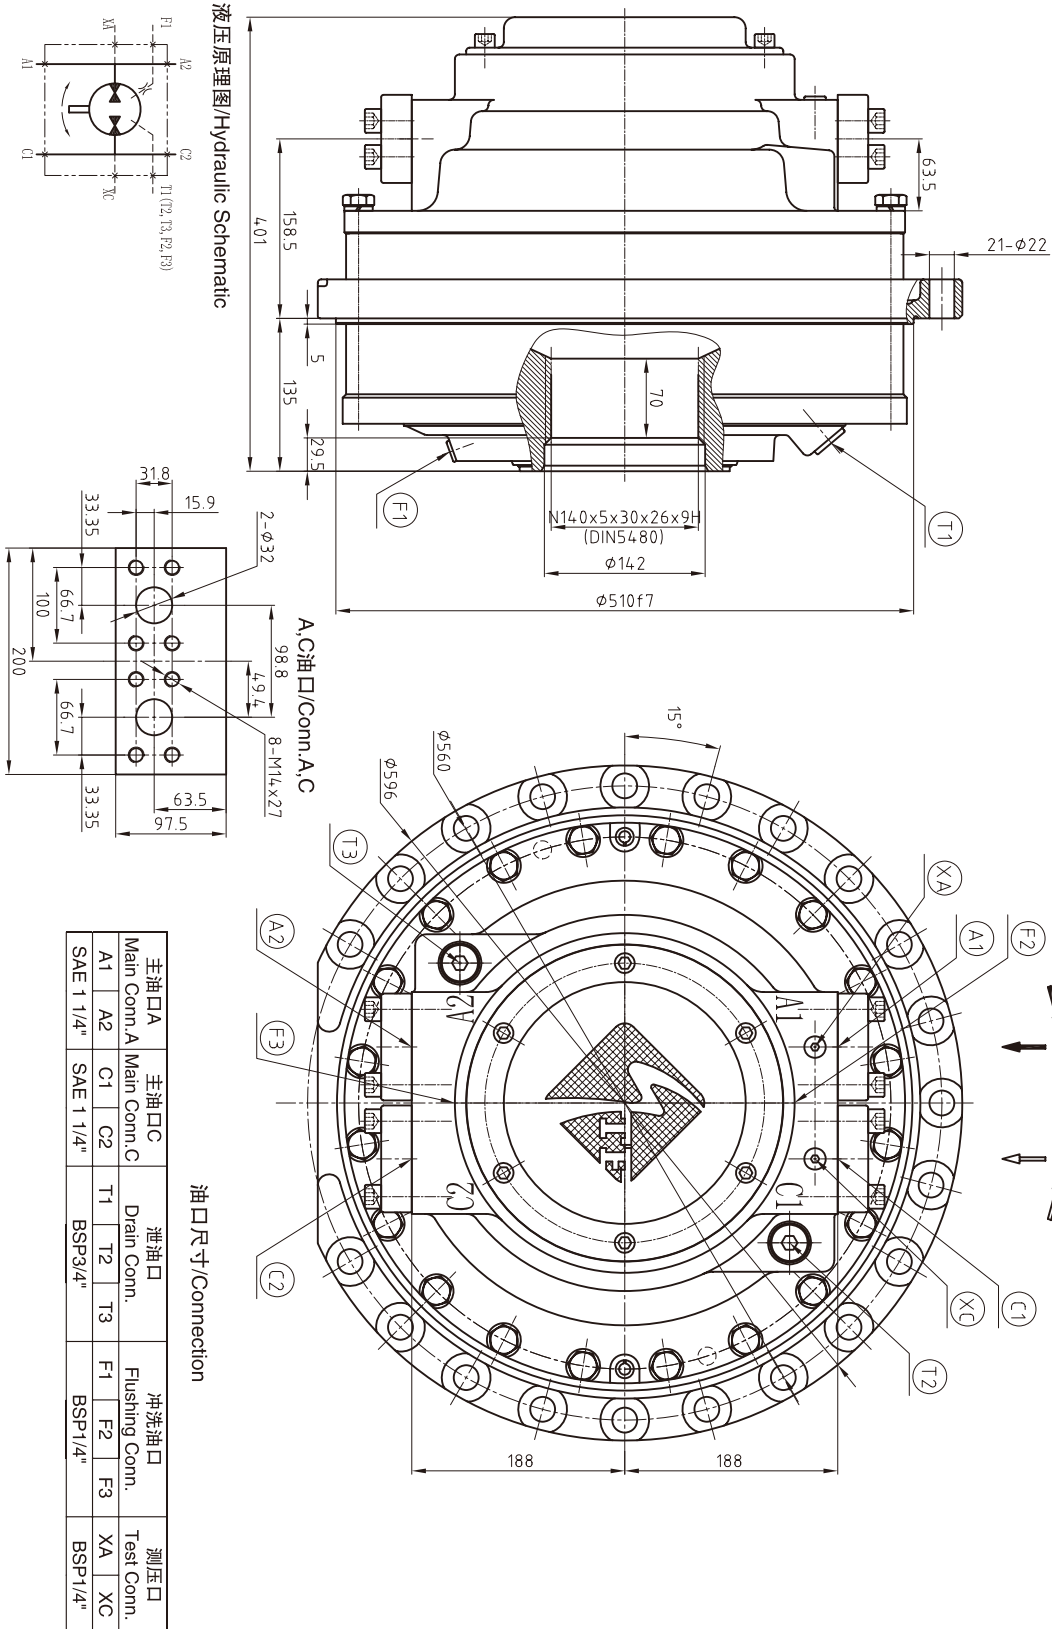

CRM-CA140 外形及安装尺寸/ CRM-CA140 Installation Dimensions

ITM

ITMS

STFC

STFD

CRM

OMZ