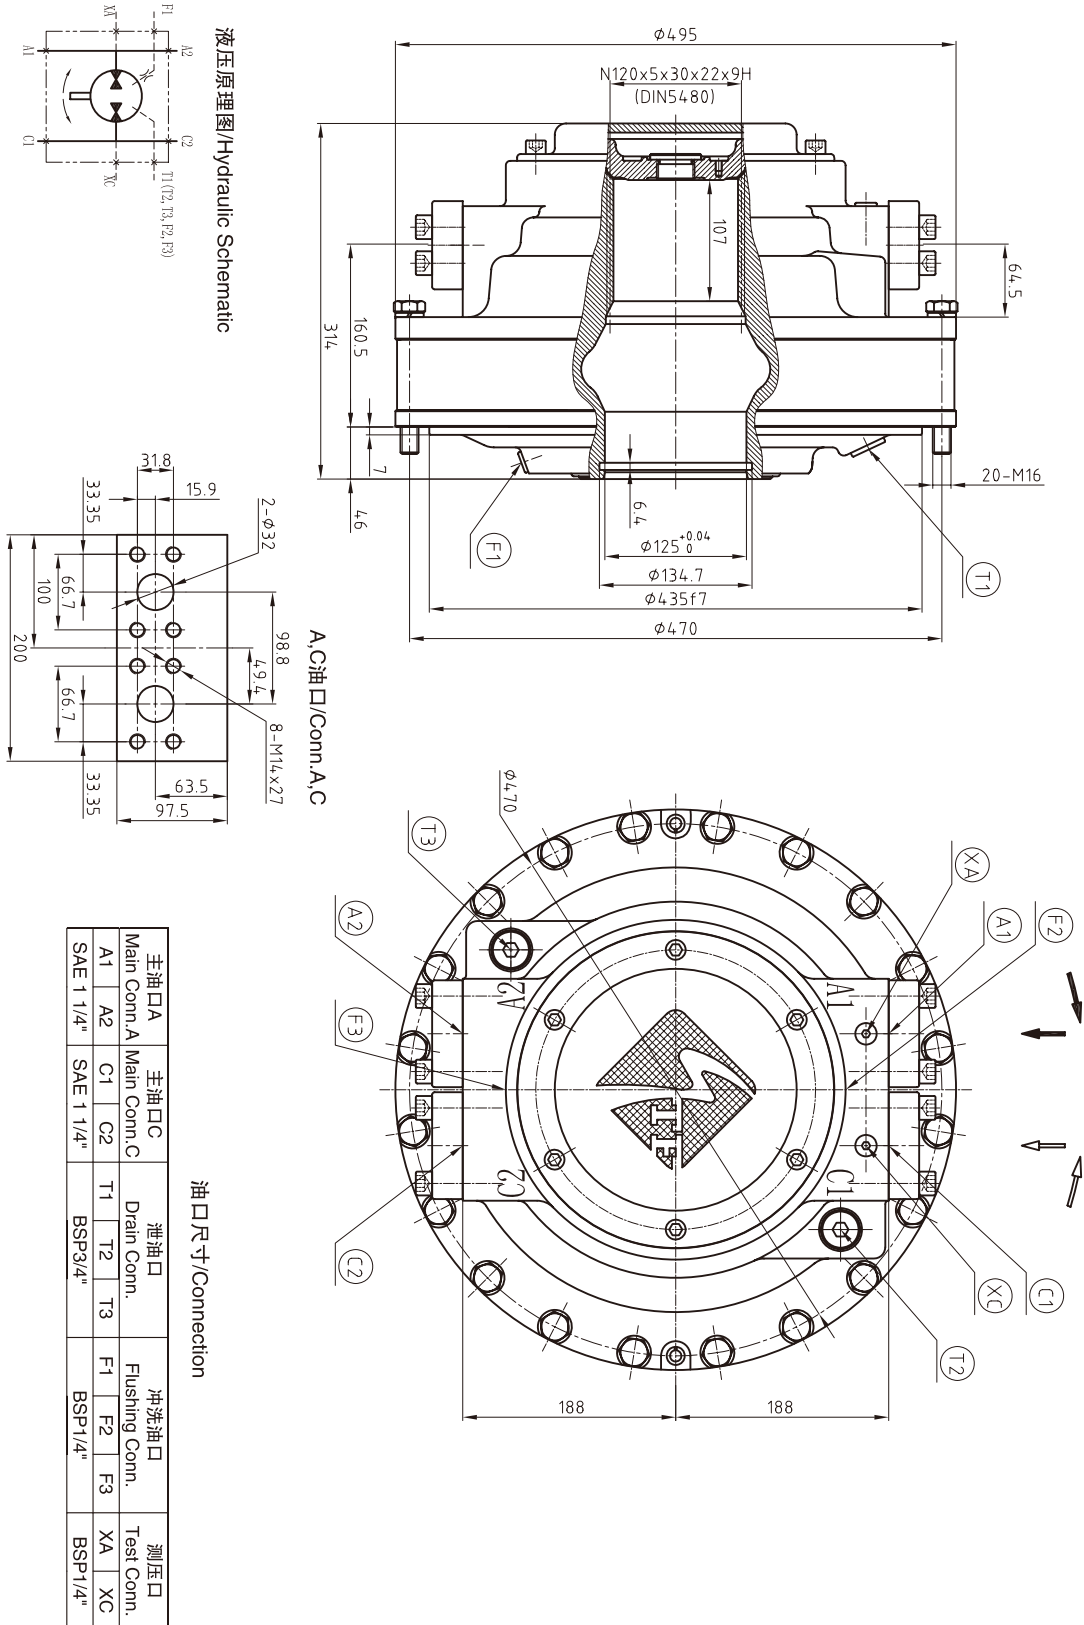

## CRM-CA70 外形及安装尺寸/ CRM-CA70 Installation Dimensions

ITM

ITMS

STFC

STFD

CRM

OMZ